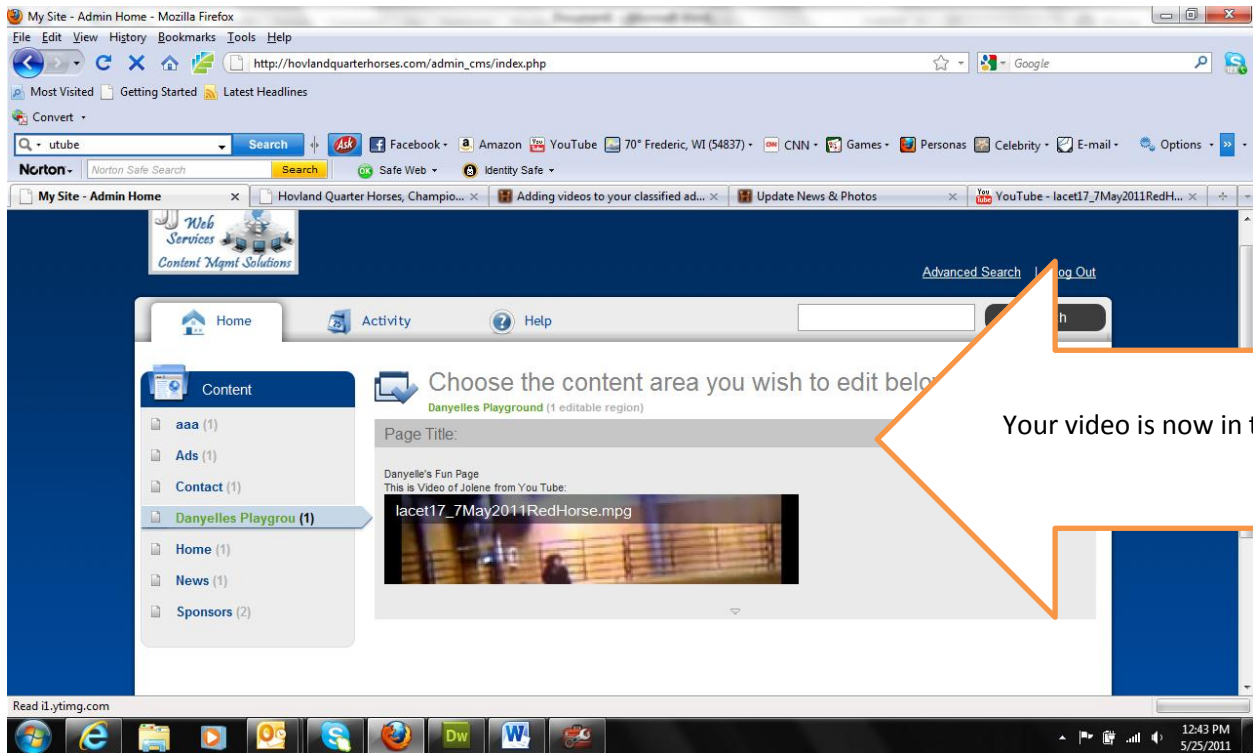

Adding A YouTube Video to Community Hotline Ads or your CMS website:

Sign into your YouTube account

Find the Video that you want to insert

Go to your live site and refresh the page to see the video

The screen shots above are displaying the Web CMS (Custom Management Solution by JJ Web Services). The same procedure applies to Community Hotline Ads.