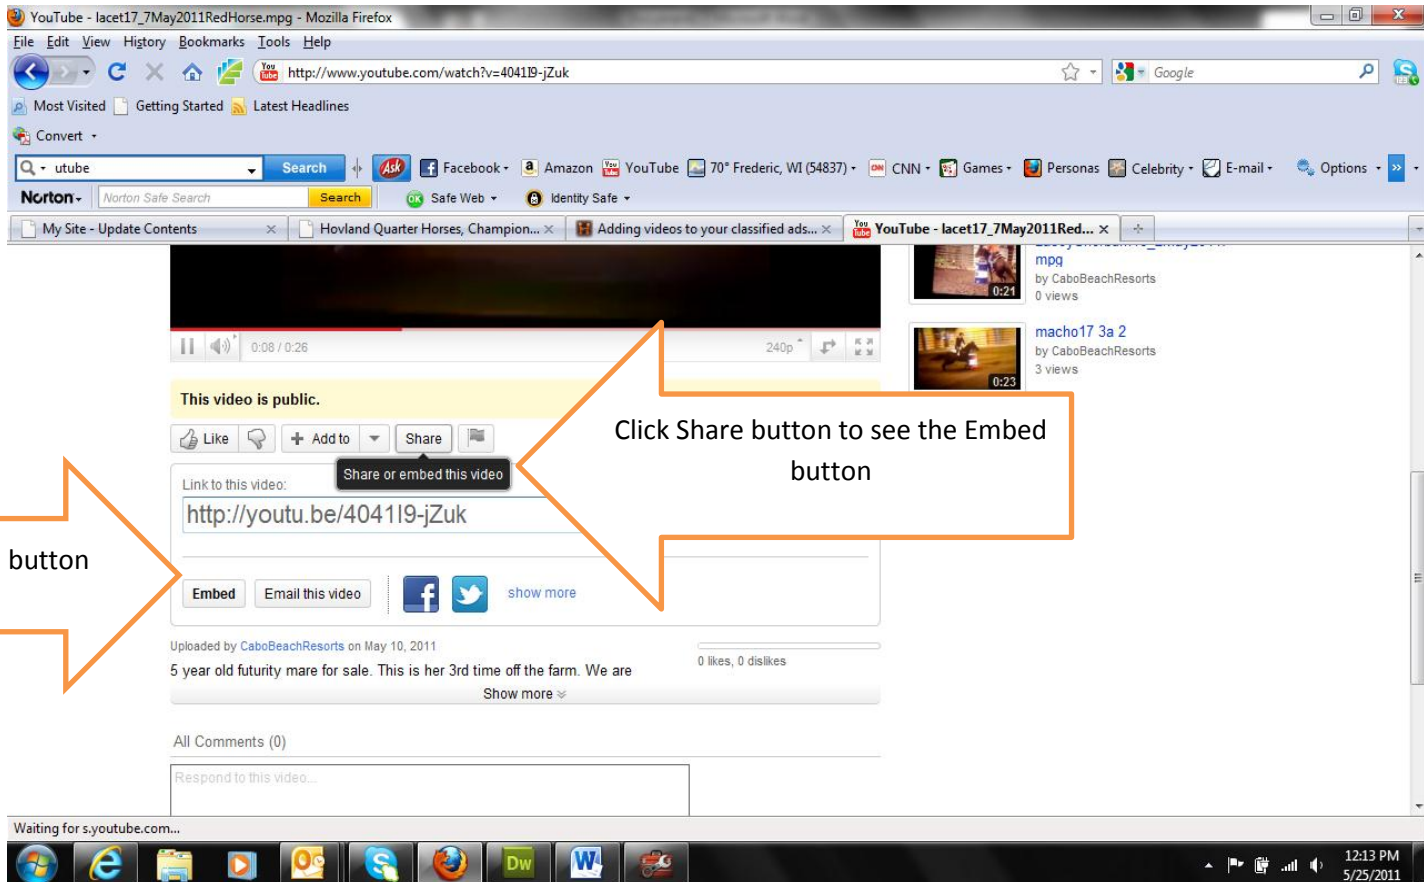

Adding A YouTube Video to Community Hotline Ads or your CMS website:

Sign into your YouTube account

Find the Video that you want to insert

Go to your live site and refresh the page to see the video

The screen shots above are displaying the Web CMS (Custom Management Solution by JJ Web Services). The same procedure applies to Community Hotline Ads.