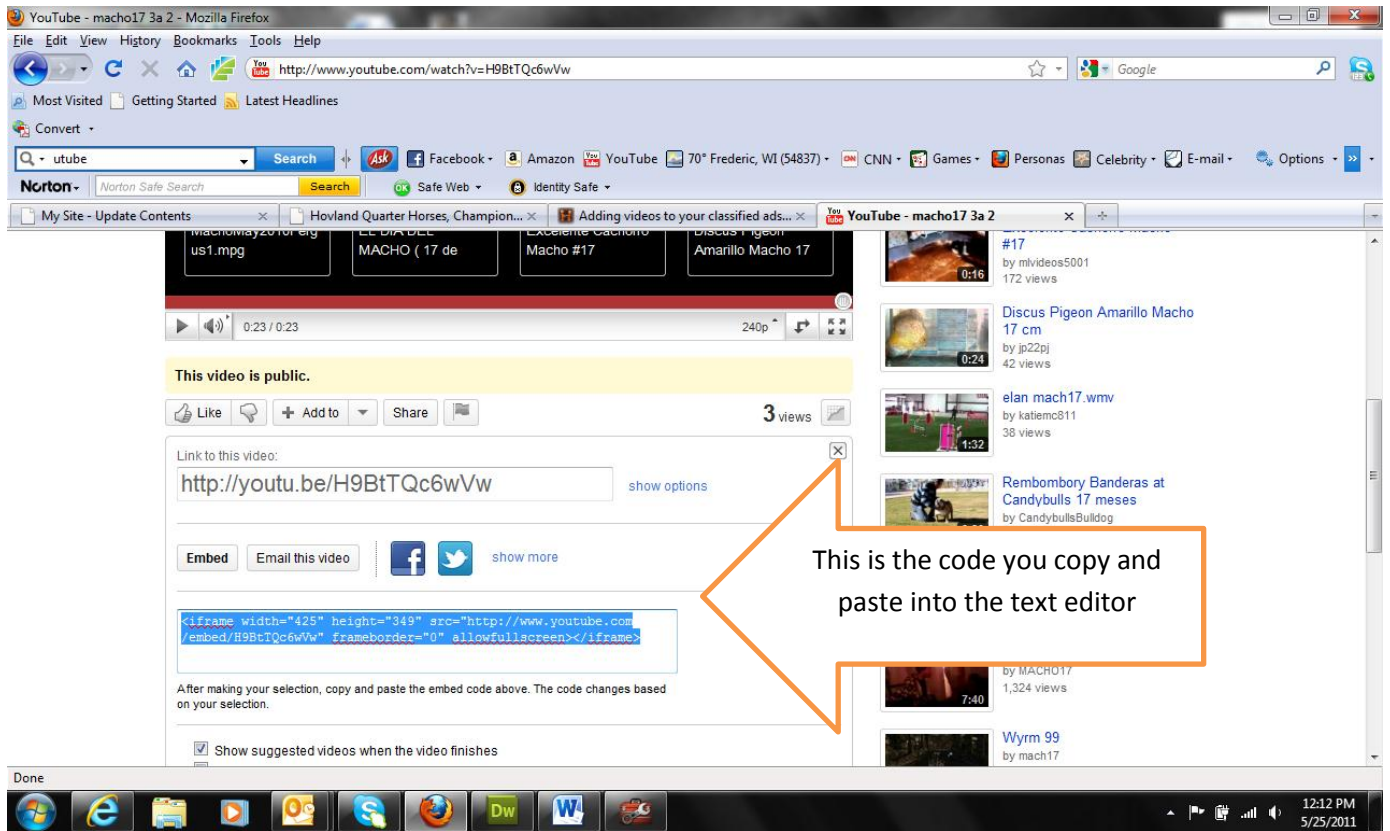

Adding A YouTube Video to Community Hotline Ads or your CMS website:

Sign into your YouTube account

Find the Video that you want to insert

Go to your live site and refresh the page to see the video

The screen shots above are displaying the Web CMS (Custom Management Solution by JJ Web Services). The same procedure applies to Community Hotline Ads.