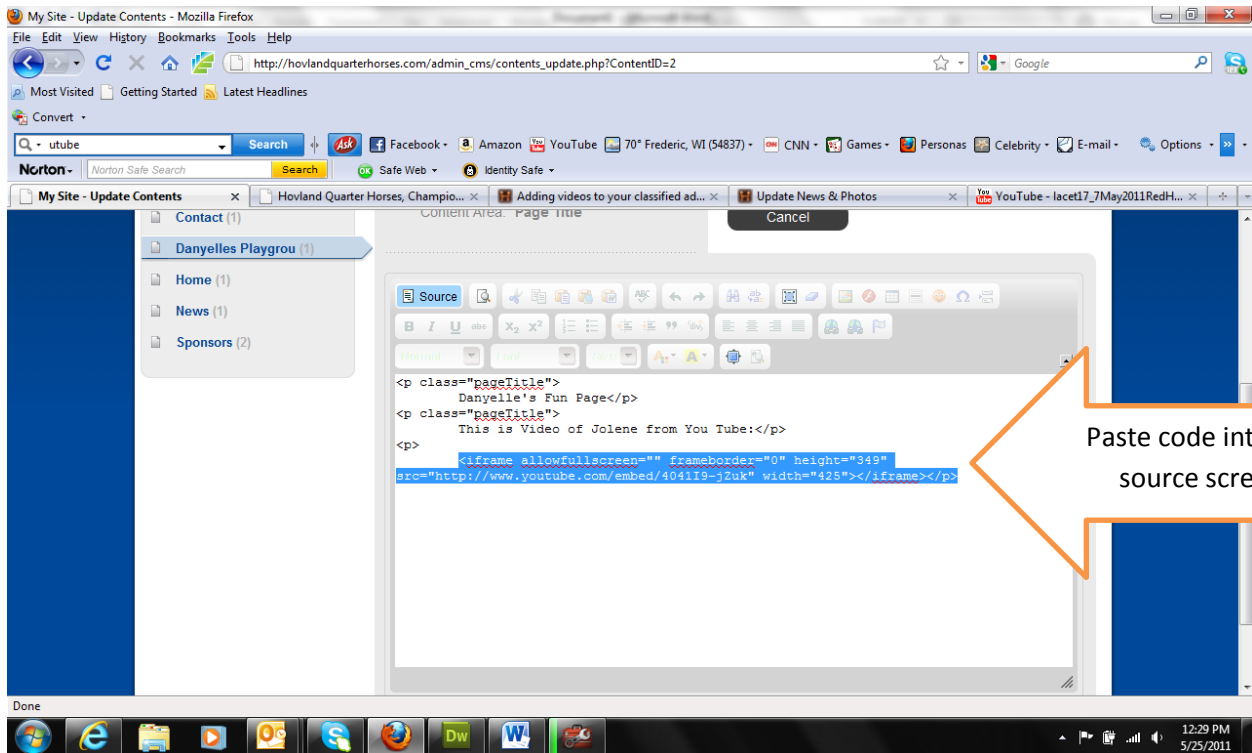

Adding A YouTube Video to Community Hotline Ads or your CMS website:

Sign into your YouTube account

Find the Video that you want to insert

Go to your live site and refresh the page to see the video

The screen shots above are displaying the Web CMS (Custom Management Solution by JJ Web Services). The same procedure applies to Community Hotline Ads.