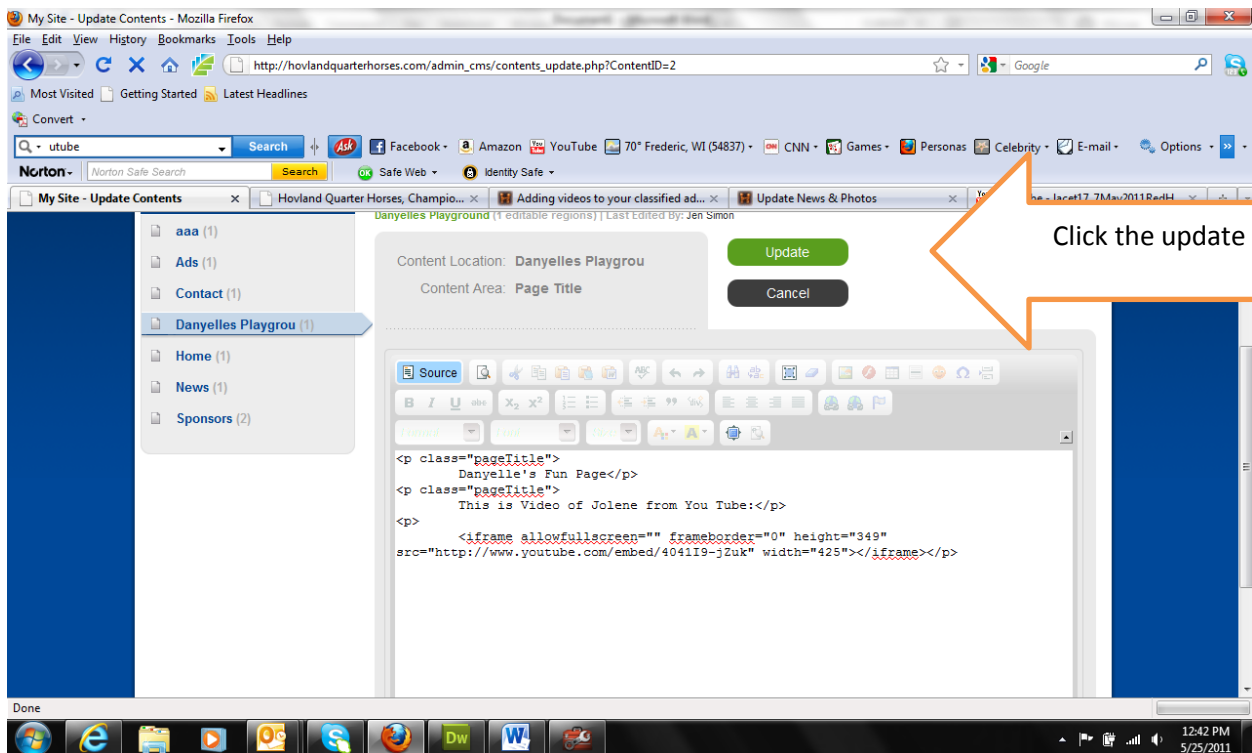

Adding A YouTube Video to Community Hotline Ads or your CMS website:

Sign into your YouTube account

Find the Video that you want to insert

Go to your live site and refresh the page to see the video

The screen shots above are displaying the Web CMS (Custom Management Solution by JJ Web Services). The same procedure applies to Community Hotline Ads.