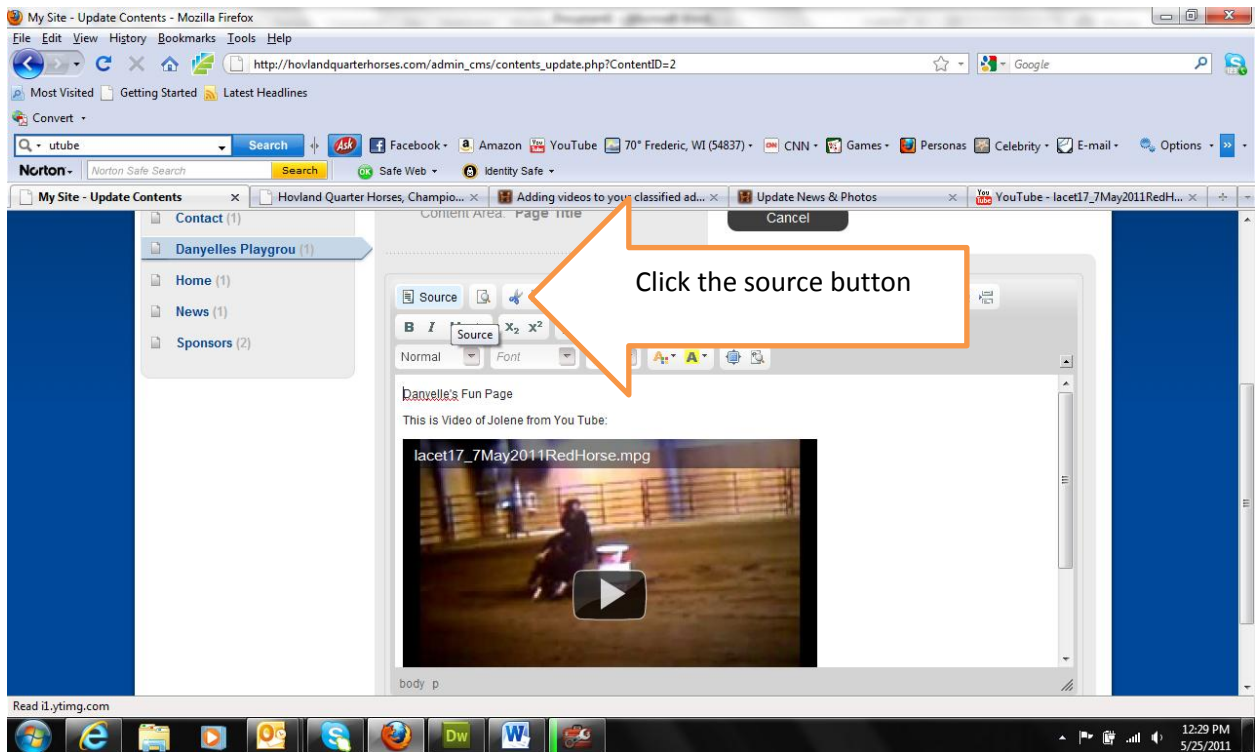

Adding A YouTube Video to Community Hotline Ads or your CMS website:

Sign into your YouTube account

Find the Video that you want to insert

Go to your live site and refresh the page to see the video

The screen shots above are displaying the Web CMS (Custom Management Solution by JJ Web Services). The same procedure applies to Community Hotline Ads.