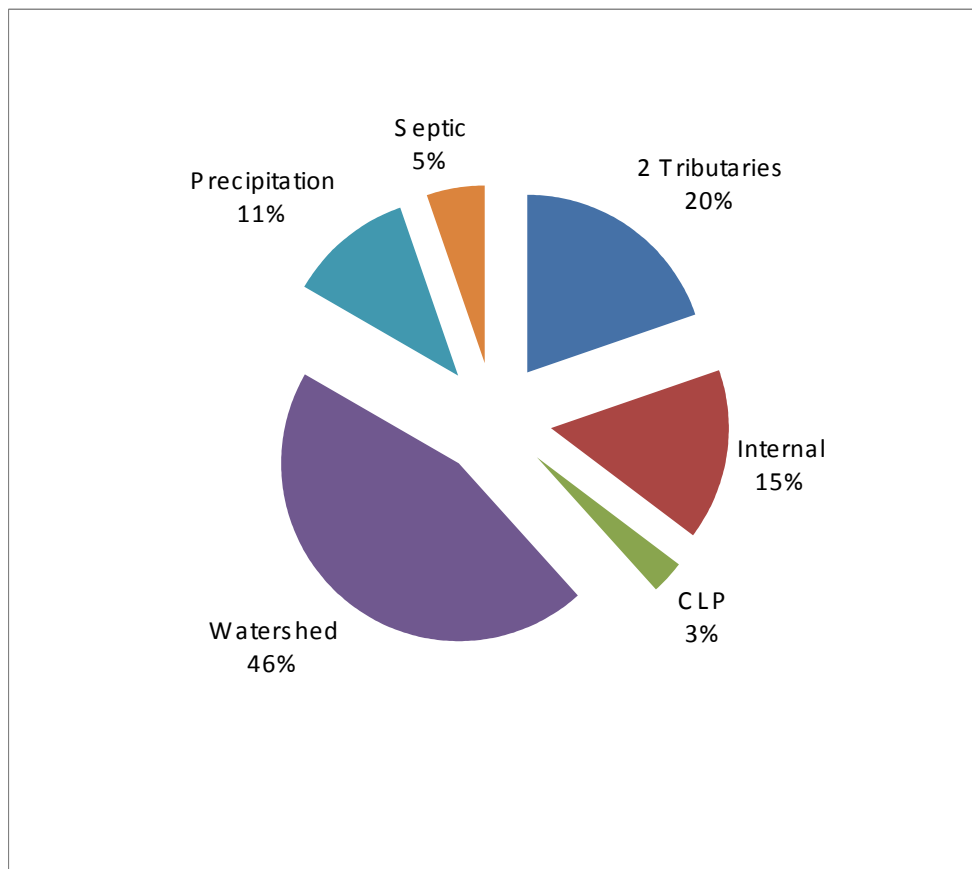

Bone Lake Phosphorus Loading*

* as of 4/16/22011